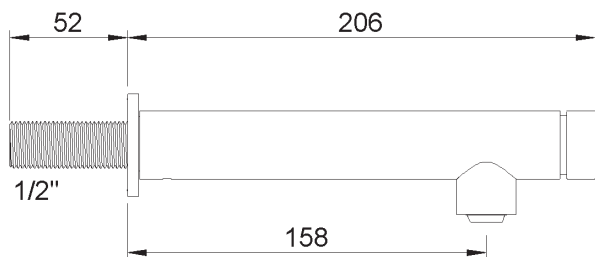

PRODUCT TECHNICAL SHEET

Collection : **GRAPH**

Ref. : **4044.11.03**

Robinet de lave-mains

Fonteinkraan

Washbasin tap

Picture

Product details

Flow at 3 bar : Restricted 5,7 l/min

Internal mechanism : Diaphragm valve (ON/OFF)

Technical drawing

RA0.V01