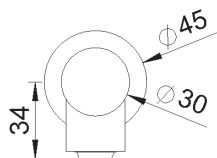

Flow at 3 bar : Restricted 5,7 l/min

Internal mechanism : Diaphragm valve (ON/OFF)

Technical drawing

RA0.V01