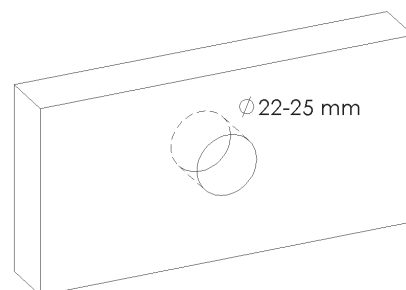

PRODUCT TECHNICAL SHEET

Collection : **GRAPH**

Ref. : **4044.11.03**

Robinet de lave-mains

Fonteinkraan

Washbasin tap

Picture

Product details

Flow at 3 bar : Restricted 5,7 l/min

Internal mechanism : Diaphragm valve (ON/OFF)

Technical drawing

RA0.V01